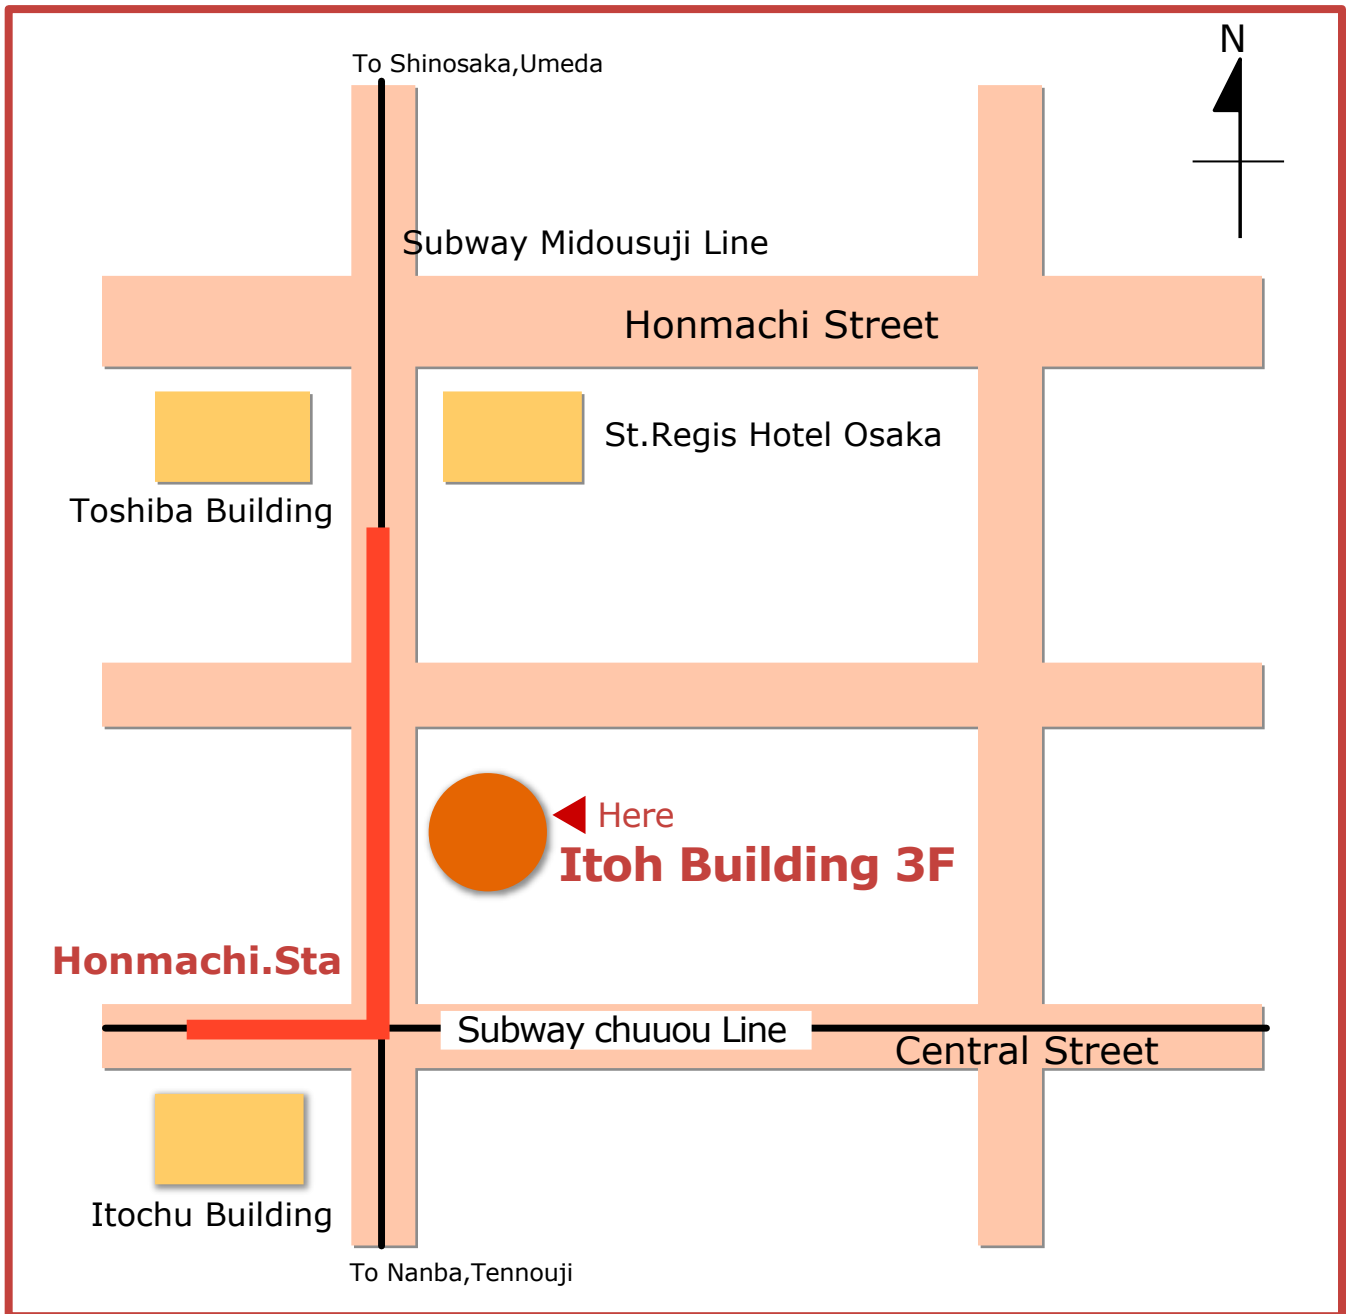

Osaka Branch Office

Itoh Building 3F, 3-6-14, Minami Hon-machi, Chuo-ku, Osaka 541-0054, Japan
Tel: +81-6-6252-5781 Fax: +81-6-6245-6343

Subway Midousuji Line & Chuuou Line
Honmachi Station Exit 9, 3rd Floor Itoh Building Connected Underground